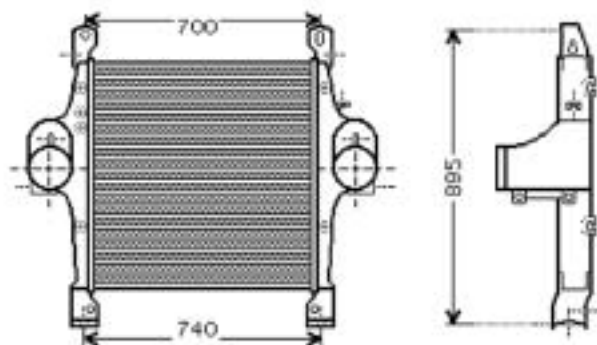

Eurotrakker Cursor, Stralis AS Cursor

818724 B

IVECO

Daily (2006>), Daily (99>)

818736 B

IVECO TRUCKS

Eurotrakker Cursor, OM-Zeta, Stralis AD Cursor, Stralis AS Cursor,
Stralis AT Cursor, Trakker AD Cursor, Trakker AT Cursor