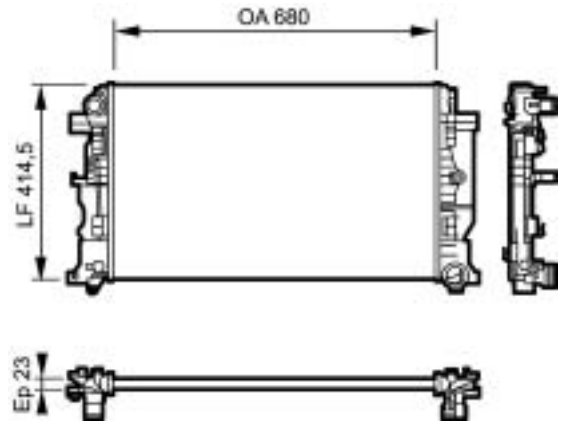

IVECO

Daily (99>)

734927 A

VOLKSWAGEN

Crafter

734872 A

IVECO TRUCKS

Eurocargo Tector Restyling (2003>), Eurofire Restyling