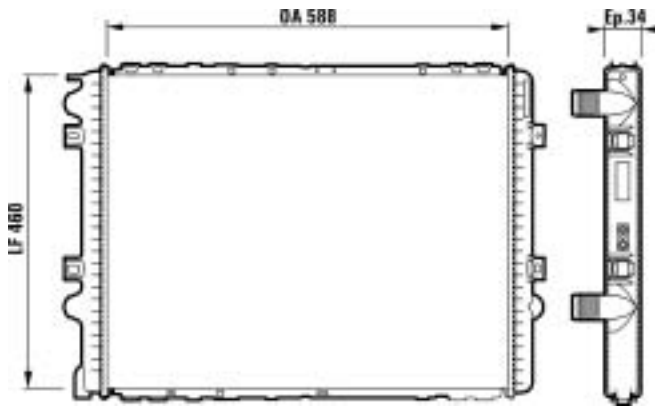

RENAULT TRUCKS

Magnum E-Tech

732569 A

RENAULT TRUCKS

Mascott I

732798 A