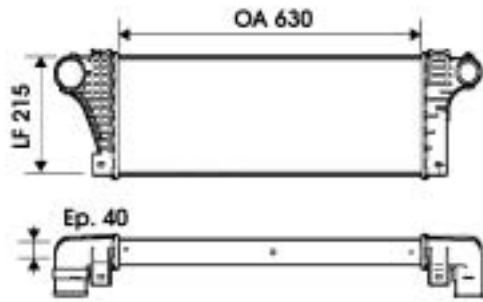

817941 B

IVECO

Daily (89>99)

818033 7