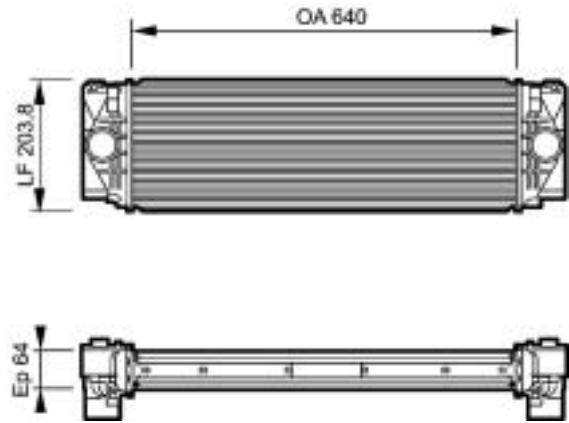

818191 7

CITROEN
FIAT
PEUGEOT

Jumper (2002>), Jumper (94>2001), Relay (94>2001)
Ducato (2002>), Ducato (94>2001)
Boxer (2002>), Boxer (94>2001)

818732 B

VOLKSWAGEN

Crafter

818230 B

MERCEDES

Axor

818735 B

IVECO TRUCKS

Eurotrakker Cursor, Stralis AS Cursor

818724 B

IVECO

Daily (2006>), Daily (99>)

818736 B

IVECO TRUCKS

Eurotrakker Cursor, OM-Zeta, Stralis AD Cursor, Stralis AS Cursor,
Stralis AT Cursor, Trakker AD Cursor, Trakker AT Cursor