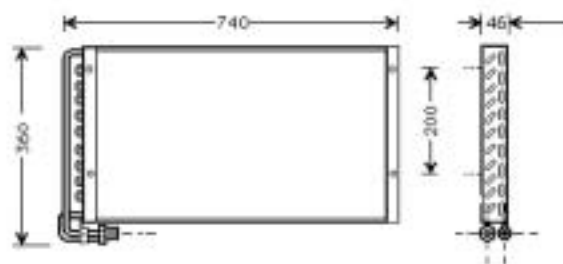

Daily IV (1999>)

818039 7

VOLVO TRUCKS

FL, FS

818037 7

IVECO

Daily IV (1999>)

818040 7