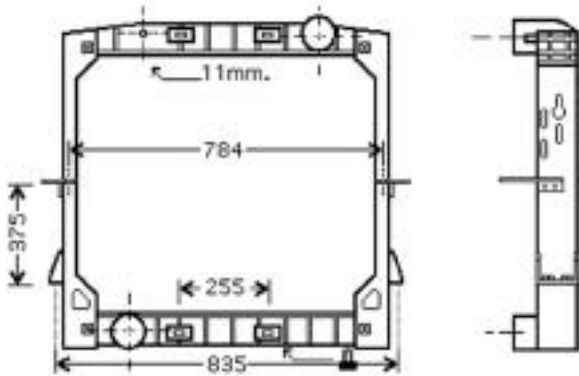

MERCEDES

MK, NG-90 M Class, SK (87>)

733412 A