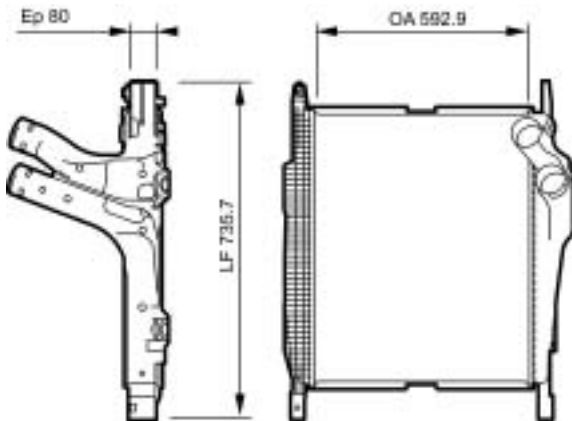

VOLKSWAGEN

Crafter

818230 B