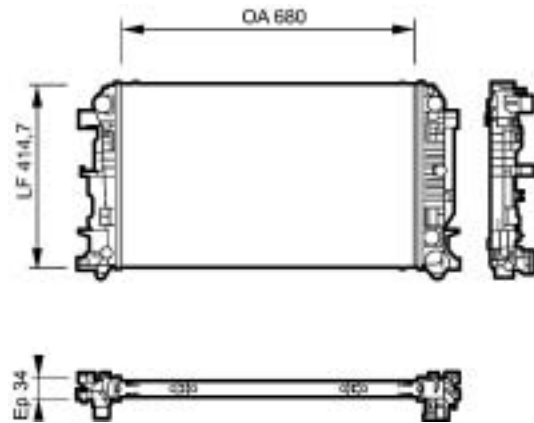

734930 A

VOLKSWAGEN

Crafter

735088 A

MERCEDES

Sprinter II (2006>)

735017 A

FX : 507202

VOLVO TRUCKS

FM 12 (1998>), FM 9 (2001>)

735089 A

MERCEDES

Sprinter II (2006>)

735018 A

FX : 507202

VOLVO TRUCKS

FM 7 (1998>)

735303 A

MERCEDES

Citaro (O 530)