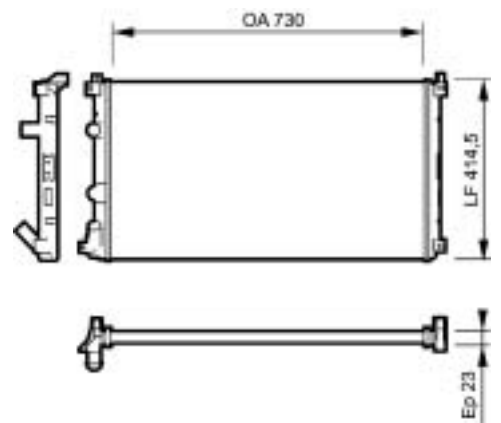

OPEL
RENAULT
VAUXHALL

Movano
Master (2003>)
Movano

732902 A