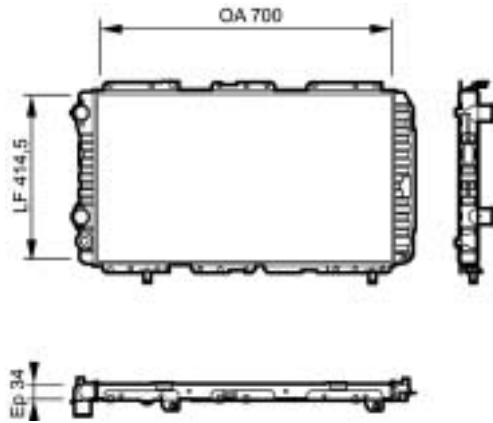

730995 A

FIAT
PEUGEOT

Ducato (230) (94>2001)
Boxer (94>2001)

731181 A

CITROEN

Jumper (94>2001)

730997 A

CITROEN
FIAT
PEUGEOT

Jumper (94>2001), Relay (94>2001)
Ducato (230) (94>2001)
Boxer (94>2001)

731411 A

731411

VOLKSWAGEN

Transporter (F70) (90>96)

730999 A

CITROEN
FIAT
PEUGEOT

Jumper (94>2001), Relay (94>2001)
Ducato (230) (94>2001)
Boxer (94>2001)

731492 A

FORD

Transit (92>95)