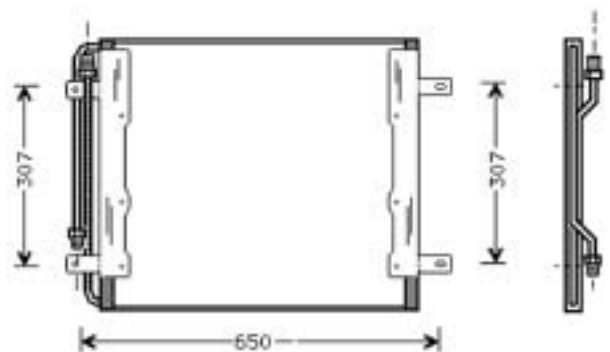

MERCEDES

Atego I, Atego II