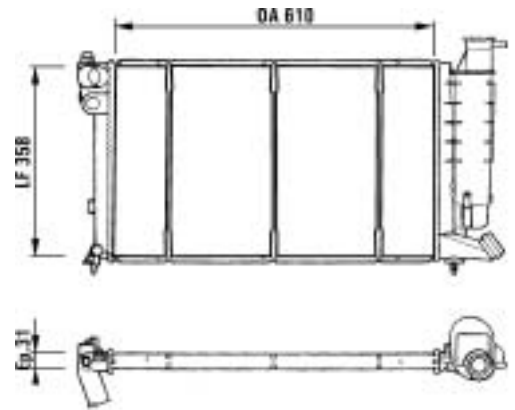

FIAT
PEUGEOT

Ducato (230) (94>2001)
Boxer (94>2001)

731181 A

CITROEN

Jumper (94>2001)

730997 A