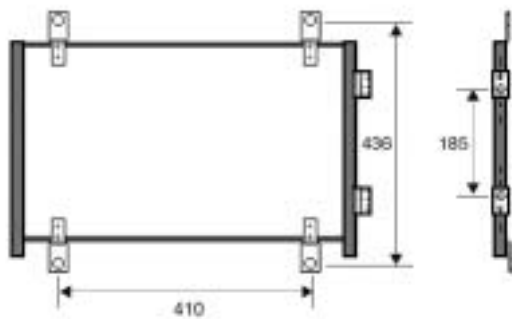

CITROEN
FIAT
PEUGEOT

Jumper (2002>)
Ducato (94>)
Boxer (2002>)

818035 7