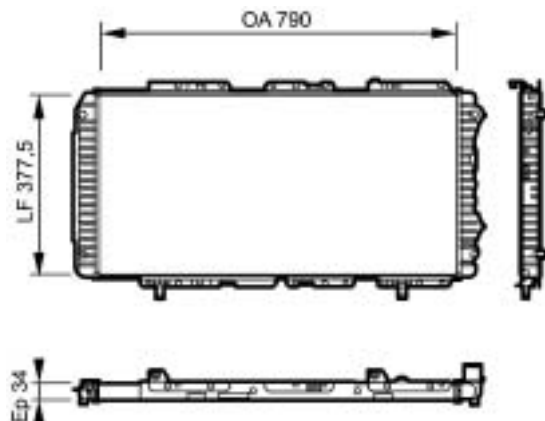

CITROEN
FIAT
PEUGEOT

Jumper (94>2006), Relay (94>2001)
Ducato (94>2006)
Boxer (94>2006)

731572 A