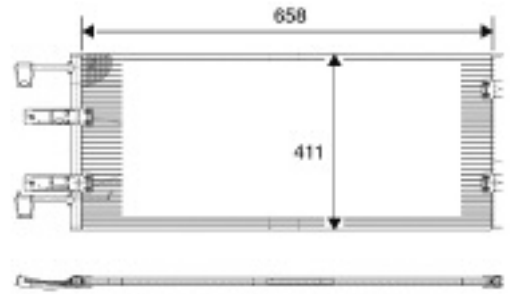

817636 B

NISSAN
OPEL
RENAULT
VAUXHALL

Primastar (2002>2006)
Vivaro (2001>2006)
Trafic (2001>2006)
Vivaro (2001>2006)

817645 7

RENAULT

Trafic (2001>)

817637 B

OPEL
RENAULT
VAUXHALL

Movano
Master (2003>)
Movano

817689 7

OPEL
RENAULT
VAUXHALL

Movano
Master (2003>)
Movano

817644 7

OPEL
RENAULT
VAUXHALL

Vivaro
Trafic (2001>)
Vivaro

817742 7

NISSAN
RENAULT

Interstar, Interstar (2003>)
Master (1997>2003)