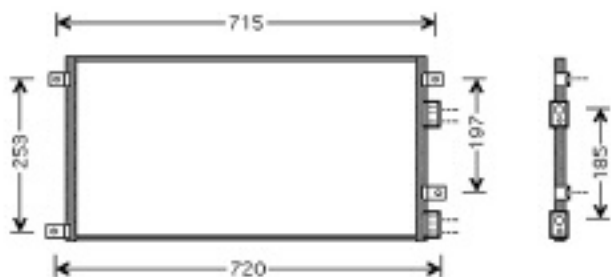

Daily IV (1999>)

818039 7

VOLVO TRUCKS

FL, FS

818037 7

IVECO

Daily IV (1999>)

818040 7