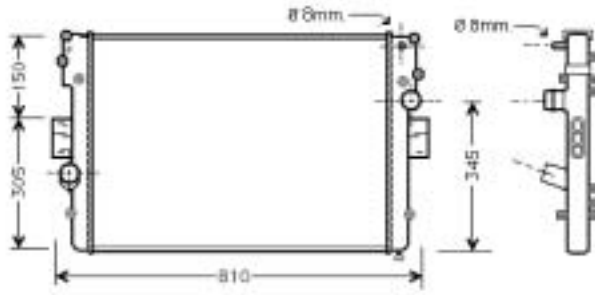

IVECO

Daily (99>)

734927 A

VOLKSWAGEN

Crafter

734872 A

IVECO TRUCKS

Eurocargo Tector Restyling (2003>), Eurofire Restyling