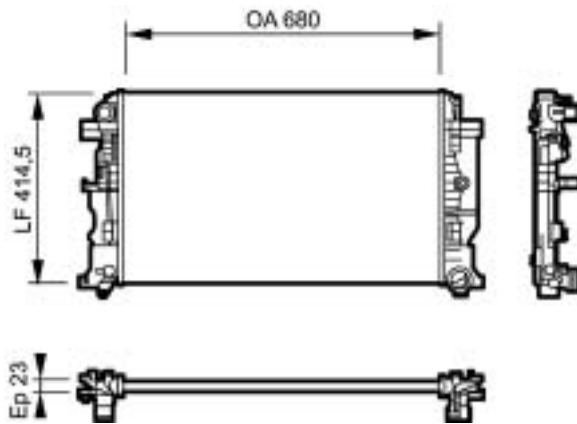

MERCEDES

Sprinter II (2006>)

734926 A