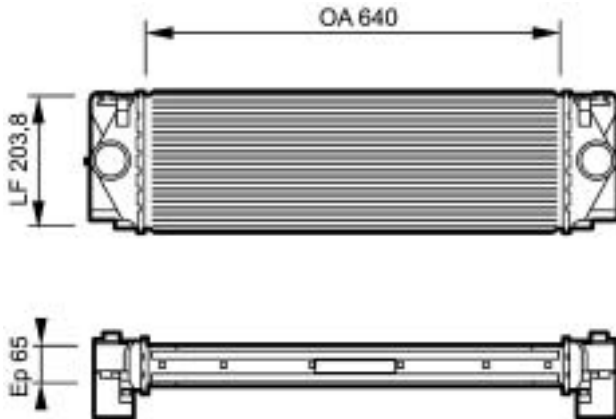

MAN

TG-A

817994 B

MERCEDES

Sprinter II (2006>)

818034 7