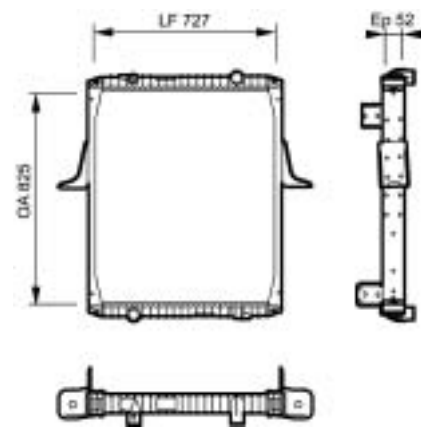

RENAULT TRUCKS

Kerax, Premium