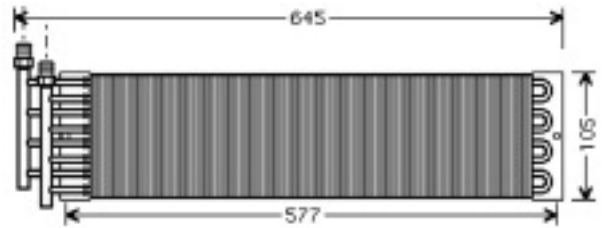

817941 B

IVECO

Daily (89>99)

818033 7

MAN

TG-A

817994 B

MERCEDES

Sprinter II (2006>)

818034 7

MERCEDES

Actros 1996

818018 7

CITROEN
FIAT
PEUGEOT

Jumper (2002>)
Ducato (94>)
Boxer (2002>)

818035 7

MERCEDES

Atego I, Atego II