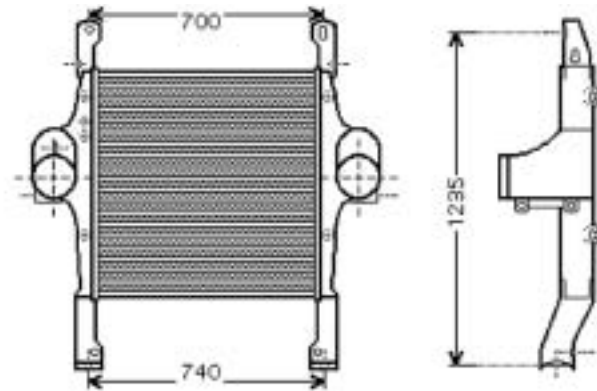

MERCEDES

Axor

818735 B

IVECO TRUCKS

Eurotrakker Cursor, Stralis AS Cursor

818724 B