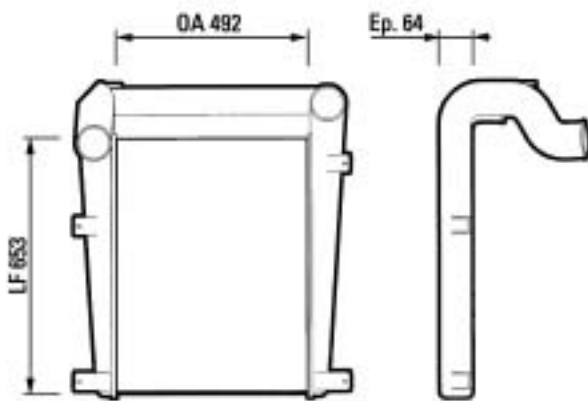

SCANIA G (81>), G (88>), P (81>), P (88>), R (81>), R (88>), T (81>), T (88>)

816802 B

FX: 507390

IVECO TRUCKS

190, 220, 240, 260

816890 B