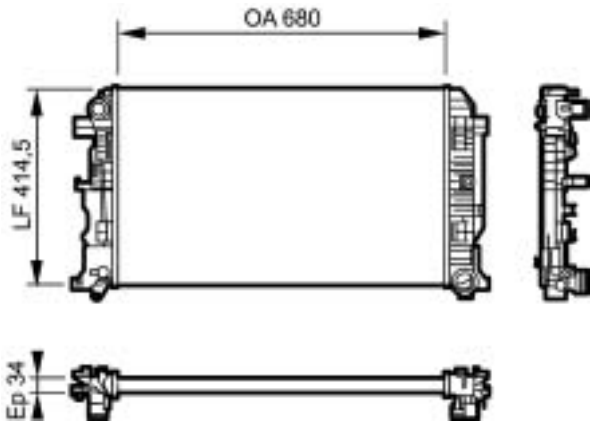

734930 A

VOLKSWAGEN

Crafter

735088 A

MERCEDES

Sprinter II (2006>)

735017 A

FX : 507202

VOLVO TRUCKS

FM 12 (1998>), FM 9 (2001>)

735089 A

MERCEDES

Sprinter II (2006>)

735018 A

FX : 507202

VOLVO TRUCKS

FM 7 (1998>)

735303 A

MERCEDES

Citaro (O 530)