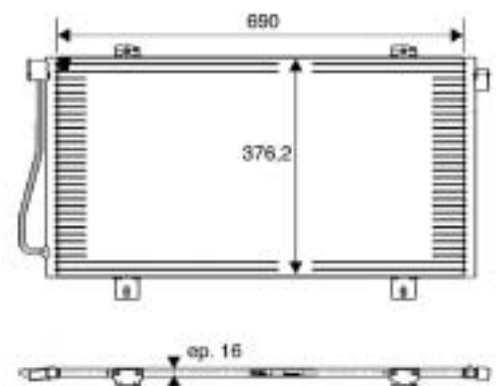

NISSAN
RENAULT

Interstar, Interstar (2003>)
Master (1997>2003)