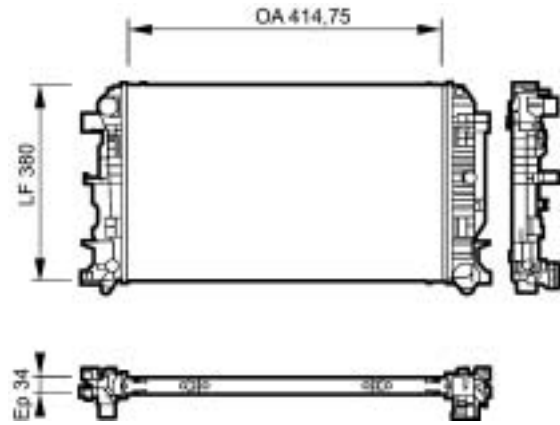

VOLKSWAGEN

Crafter

735088 A