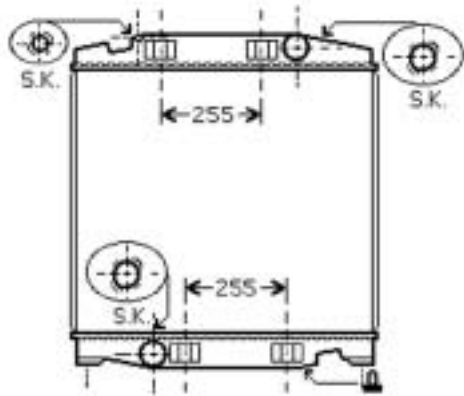

733411 A

IVECO TRUCKS

Eurotrakker Cursor, Stralis AS Cursor, Stralis AT Cursor, Trakker AD Cursor, Trakker AT Cursor

733414 A

MERCEDES

MK, NG-90 M Class, SK (87>)

733412 A

IVECO TRUCKS

Eurostar Cursor

733416 A

MERCEDES

Atego

733413 A

MERCEDES

SK (87>)

733417 A

MERCEDES

Actros 1996