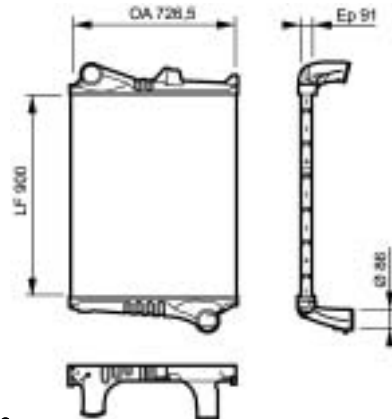

SCANIA

R 95>, T 95>

817775 B

FX : 509816

VOLVO - IRISBUS
VOLVO TRUCKS

B-Series
FM 12 (1998>), FM 9 (2001>)

817773 B