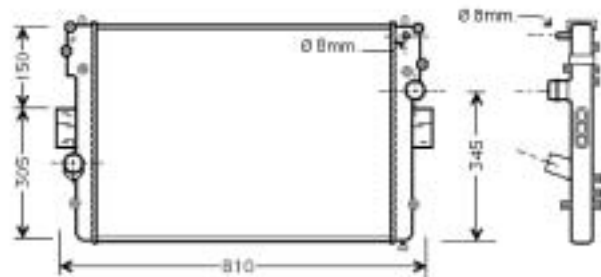

SCANIA

R 81 >

734448 A