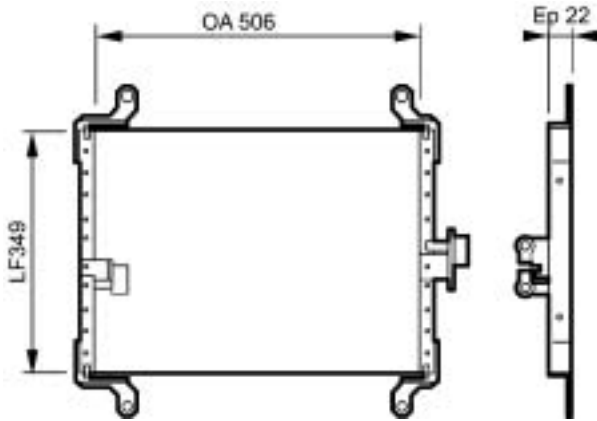

818191 7

CITROEN
FIAT
PEUGEOT

Jumper (2002>), Jumper (94>2001), Relay (94>2001)
Ducato (2002>), Ducato (94>2001)
Boxer (2002>), Boxer (94>2001)

818732 B