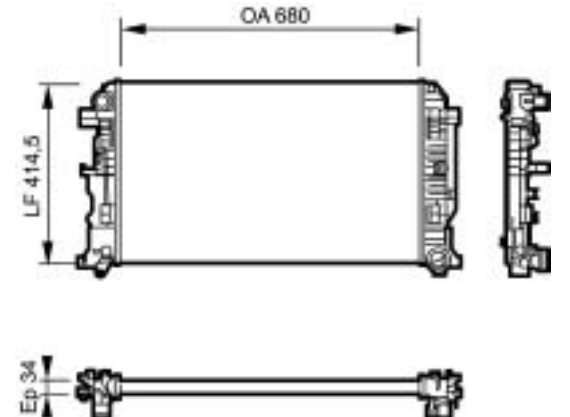

IVECO TRUCKS

Eurocargo Tector Restyling (2003>), Eurofire Restyling

734928 A