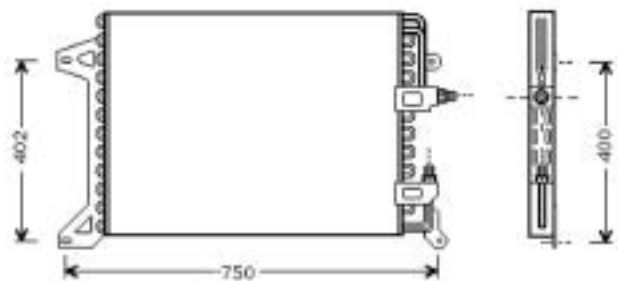

IVECO TRUCKS

Eurocargo, Eurostar, Eurostar Cursor, Eurostar LD, Eurotech, Eurotech Cursor, Eurotrakker, Eurotrakker Cursor

818041 7

DESSIN INDISPONIBLE AU MOMENT DE L'IMPRESSION

DRAWING NOT AVAILABLE AT TIME OF PRINTING

MAN

F 90