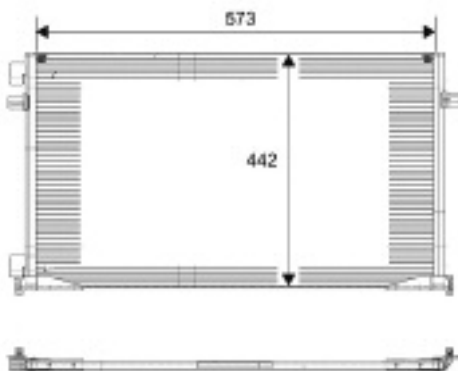

OPEL
RENAULT
VAUXHALL

Movano
Master (2003>)
Movano

817644 7

OPEL
RENAULT
VAUXHALL

Vivaro
Trafic (2001>)
Vivaro

817742 7