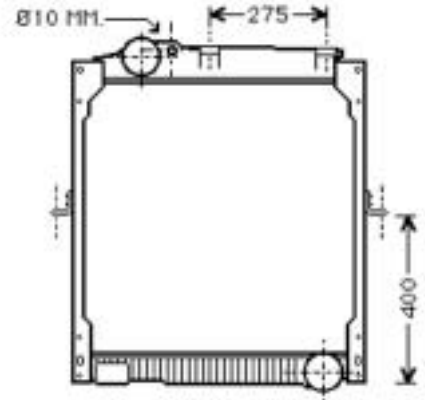

IVECO TRUCKS

Eurotrakker Cursor, Stralis AS Cursor, Stralis AT Cursor, Trakker AD Cursor, Trakker AT Cursor

733414 A