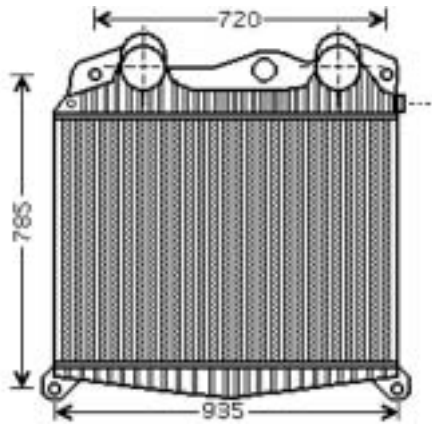

818741 B

MAN

TG-A

818744 B

MAN

F 90

818742 B

MAN

TG-A

818751 B

IVECO TRUCKS

Eurostar Cursor, Eurotech Cursor

818743 B

MAN

F 2000

818752 B

**DESSIN INDISPONIBLE AU
MOMENT DE L'IMPRESSION**

**DRAWING NOT AVAILABLE
AT TIME OF PRINTING**

MERCEDES

Atego