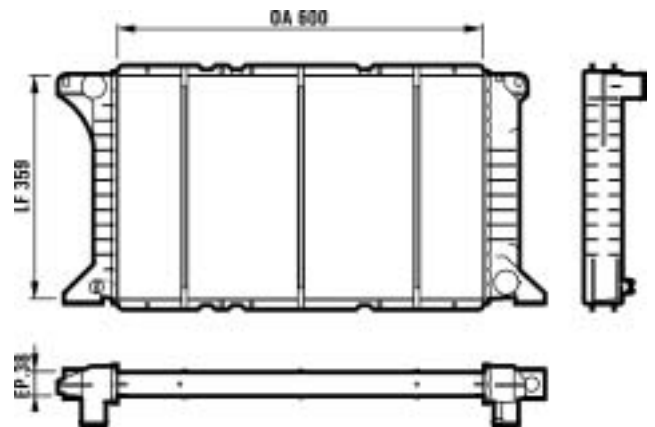

CITROEN
FIAT
PEUGEOT

Jumper (94>2001), Relay (94>2001)
Ducato (230) (94>2001)
Boxer (94>2001)

731492 A