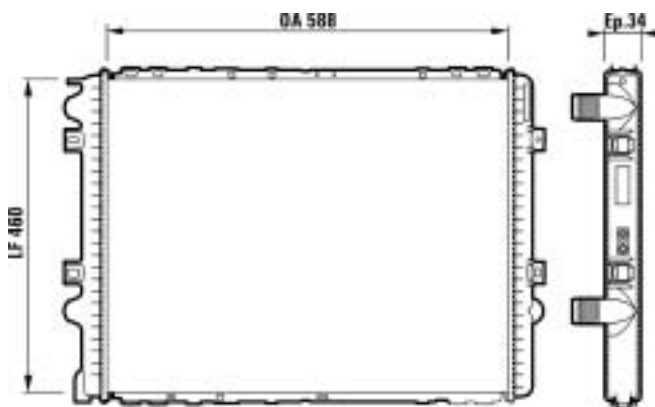

OPEL
RENAULT
VAUXHALL

Movano
Master (97>2003)
Movano

732570 A

RENAULT TRUCKS

Mascott I

732845 A