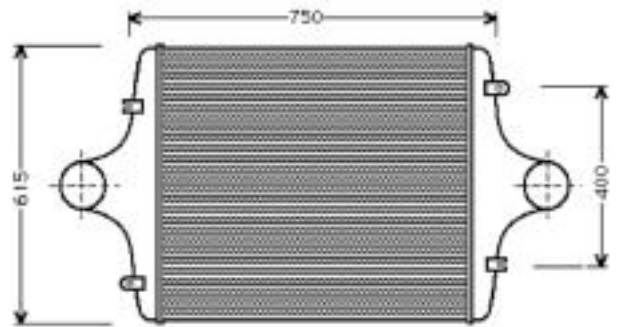

MAN

TG-A

818744 B