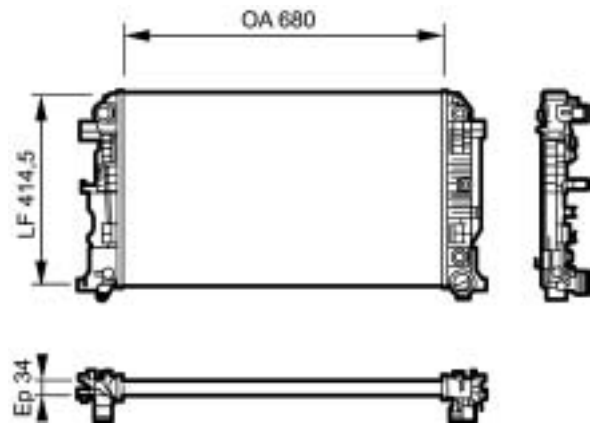

MERCEDES

Sprinter II (2006>)

734929 A