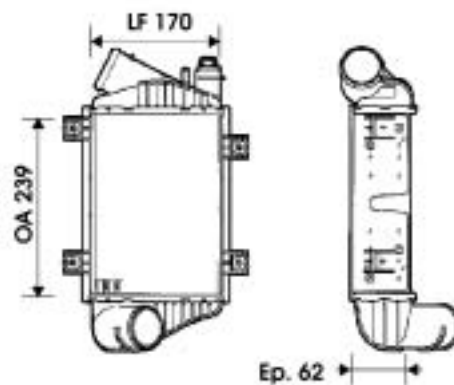

VOLVO TRUCKS

FH 12 (1993>)

817937 B